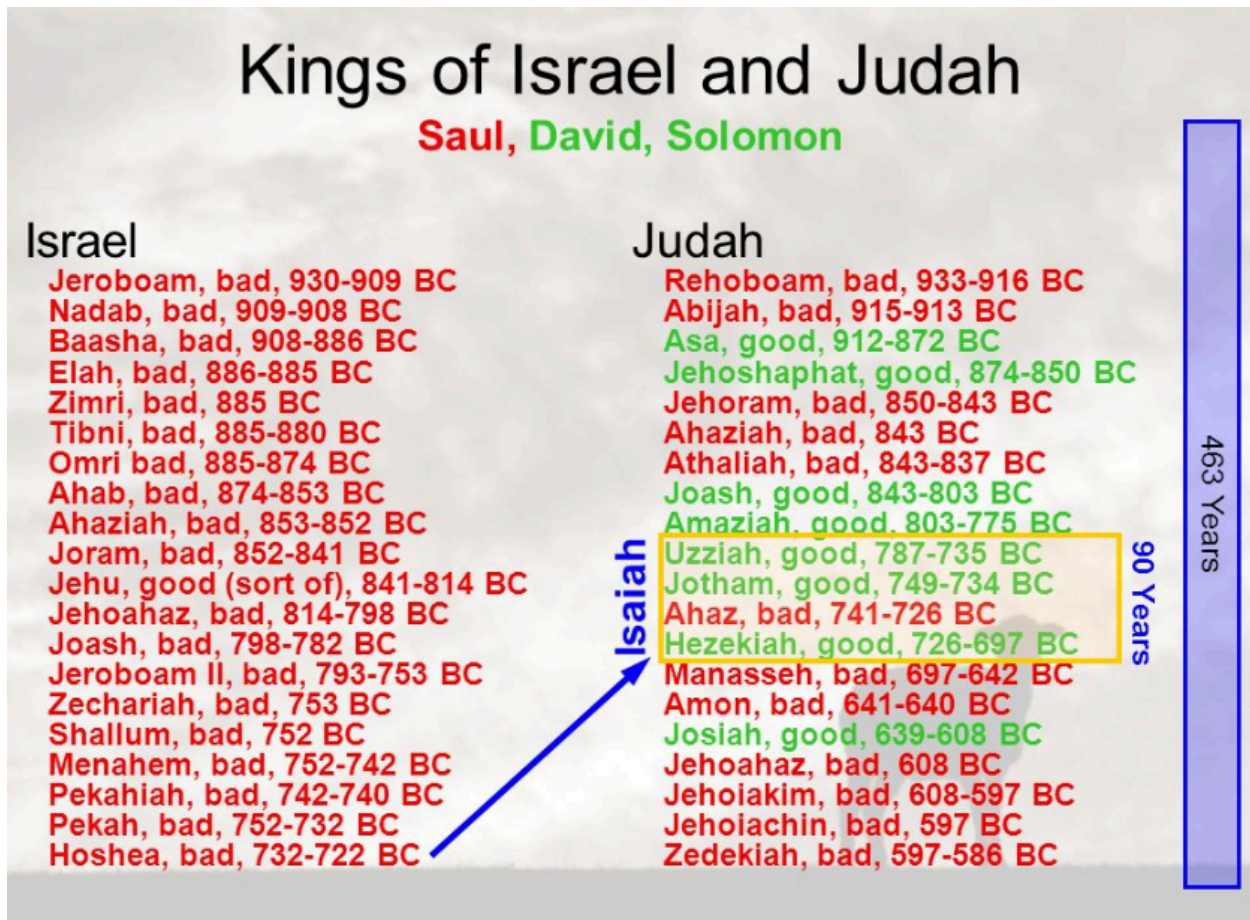

Map on Kidron Valley

Kings of Israel & Judah

The Divided Kingdom Map

Map of Syria

(Sample of Treatment on Life . . . continued")

Videos of Jehoshaphat story and King Ahab

Up to verse 34, when Ahab died

Child's version: <file:///file/id=6571367.25997486>

(Please click on image below to view short video)

(Sample of Treatment on Life . . . continued")

Paul at Lystra Map

Jerusalem Map showing Kidron

Lystra (Paul)